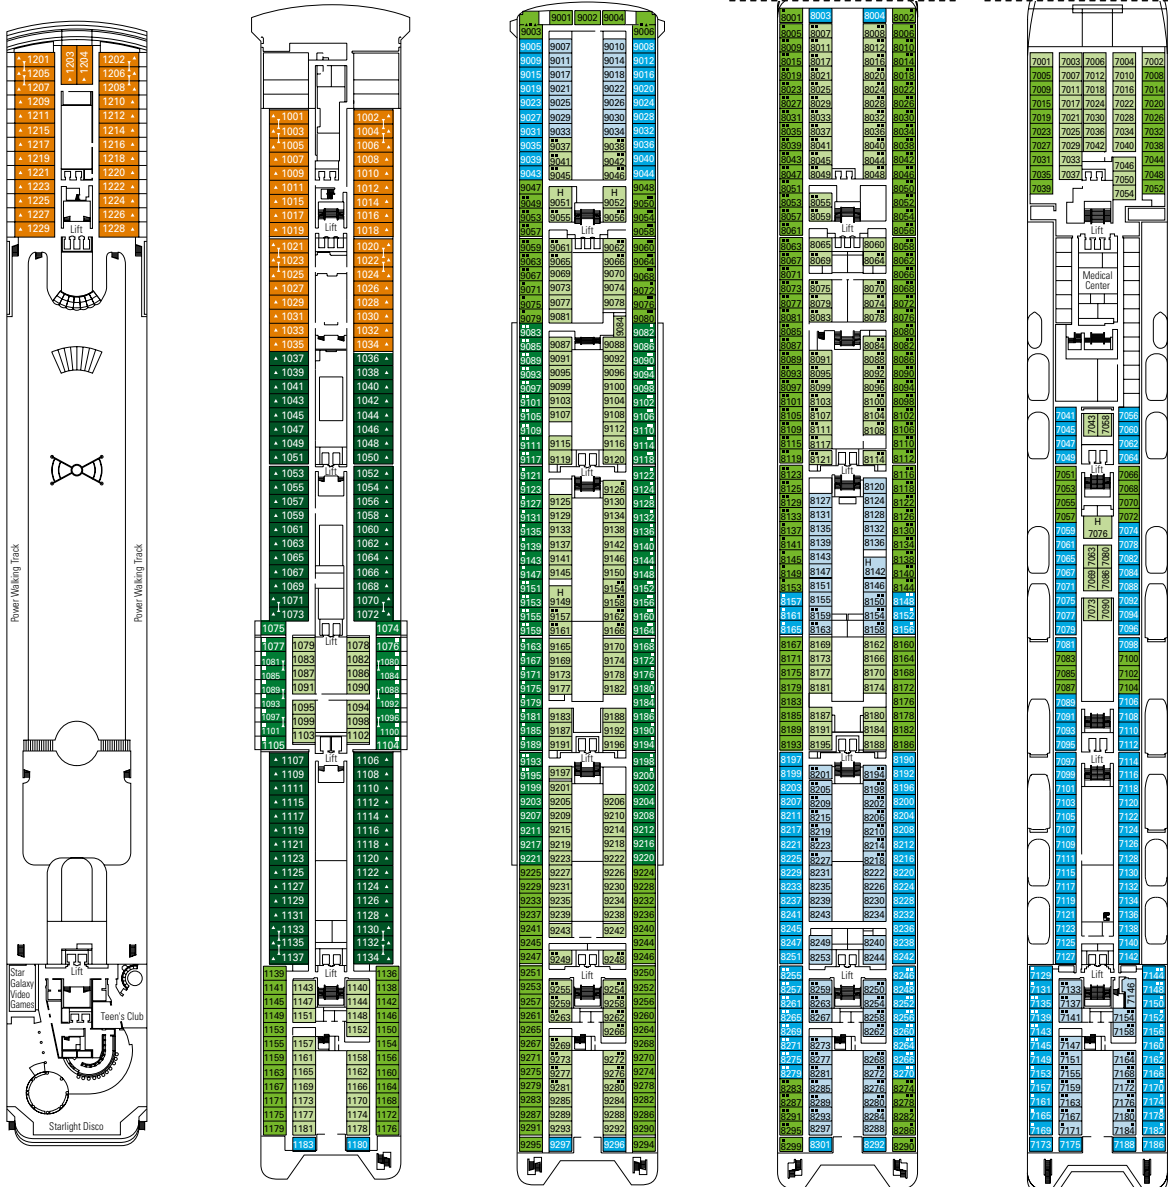

# MSC ARMONIA

976 CABINS | 2679 GUESTS

## CABIN CATEGORIES AND EXPERIENCES

Inside > Bella	Inside > Fantastica	Suite > Aurea
Ocean View > Bella*	Ocean View > Fantastica	
	Balcony > Fantastica	
	Suite > Fantastica	

3<sup>rd</sup> bed available in all categories  
 4<sup>th</sup> bed available in all categories  
 (except Suite Fantastica, Suite Aurea)

All cabins have one double bed convertible to two single beds, except cabins for guests with disabilities or reduced mobility (H)  
 \*Certain cabins have restricted views

## LEGEND

- ▲ Sofa bed
- 3<sup>rd</sup> and 4<sup>th</sup> bed are bunks
- 3<sup>rd</sup> bed is a bunk bed
- H Cabin for guests with disabilities or reduced mobility

DECK 12

DECK 10

DECK 9

DECK 8

DECK 7